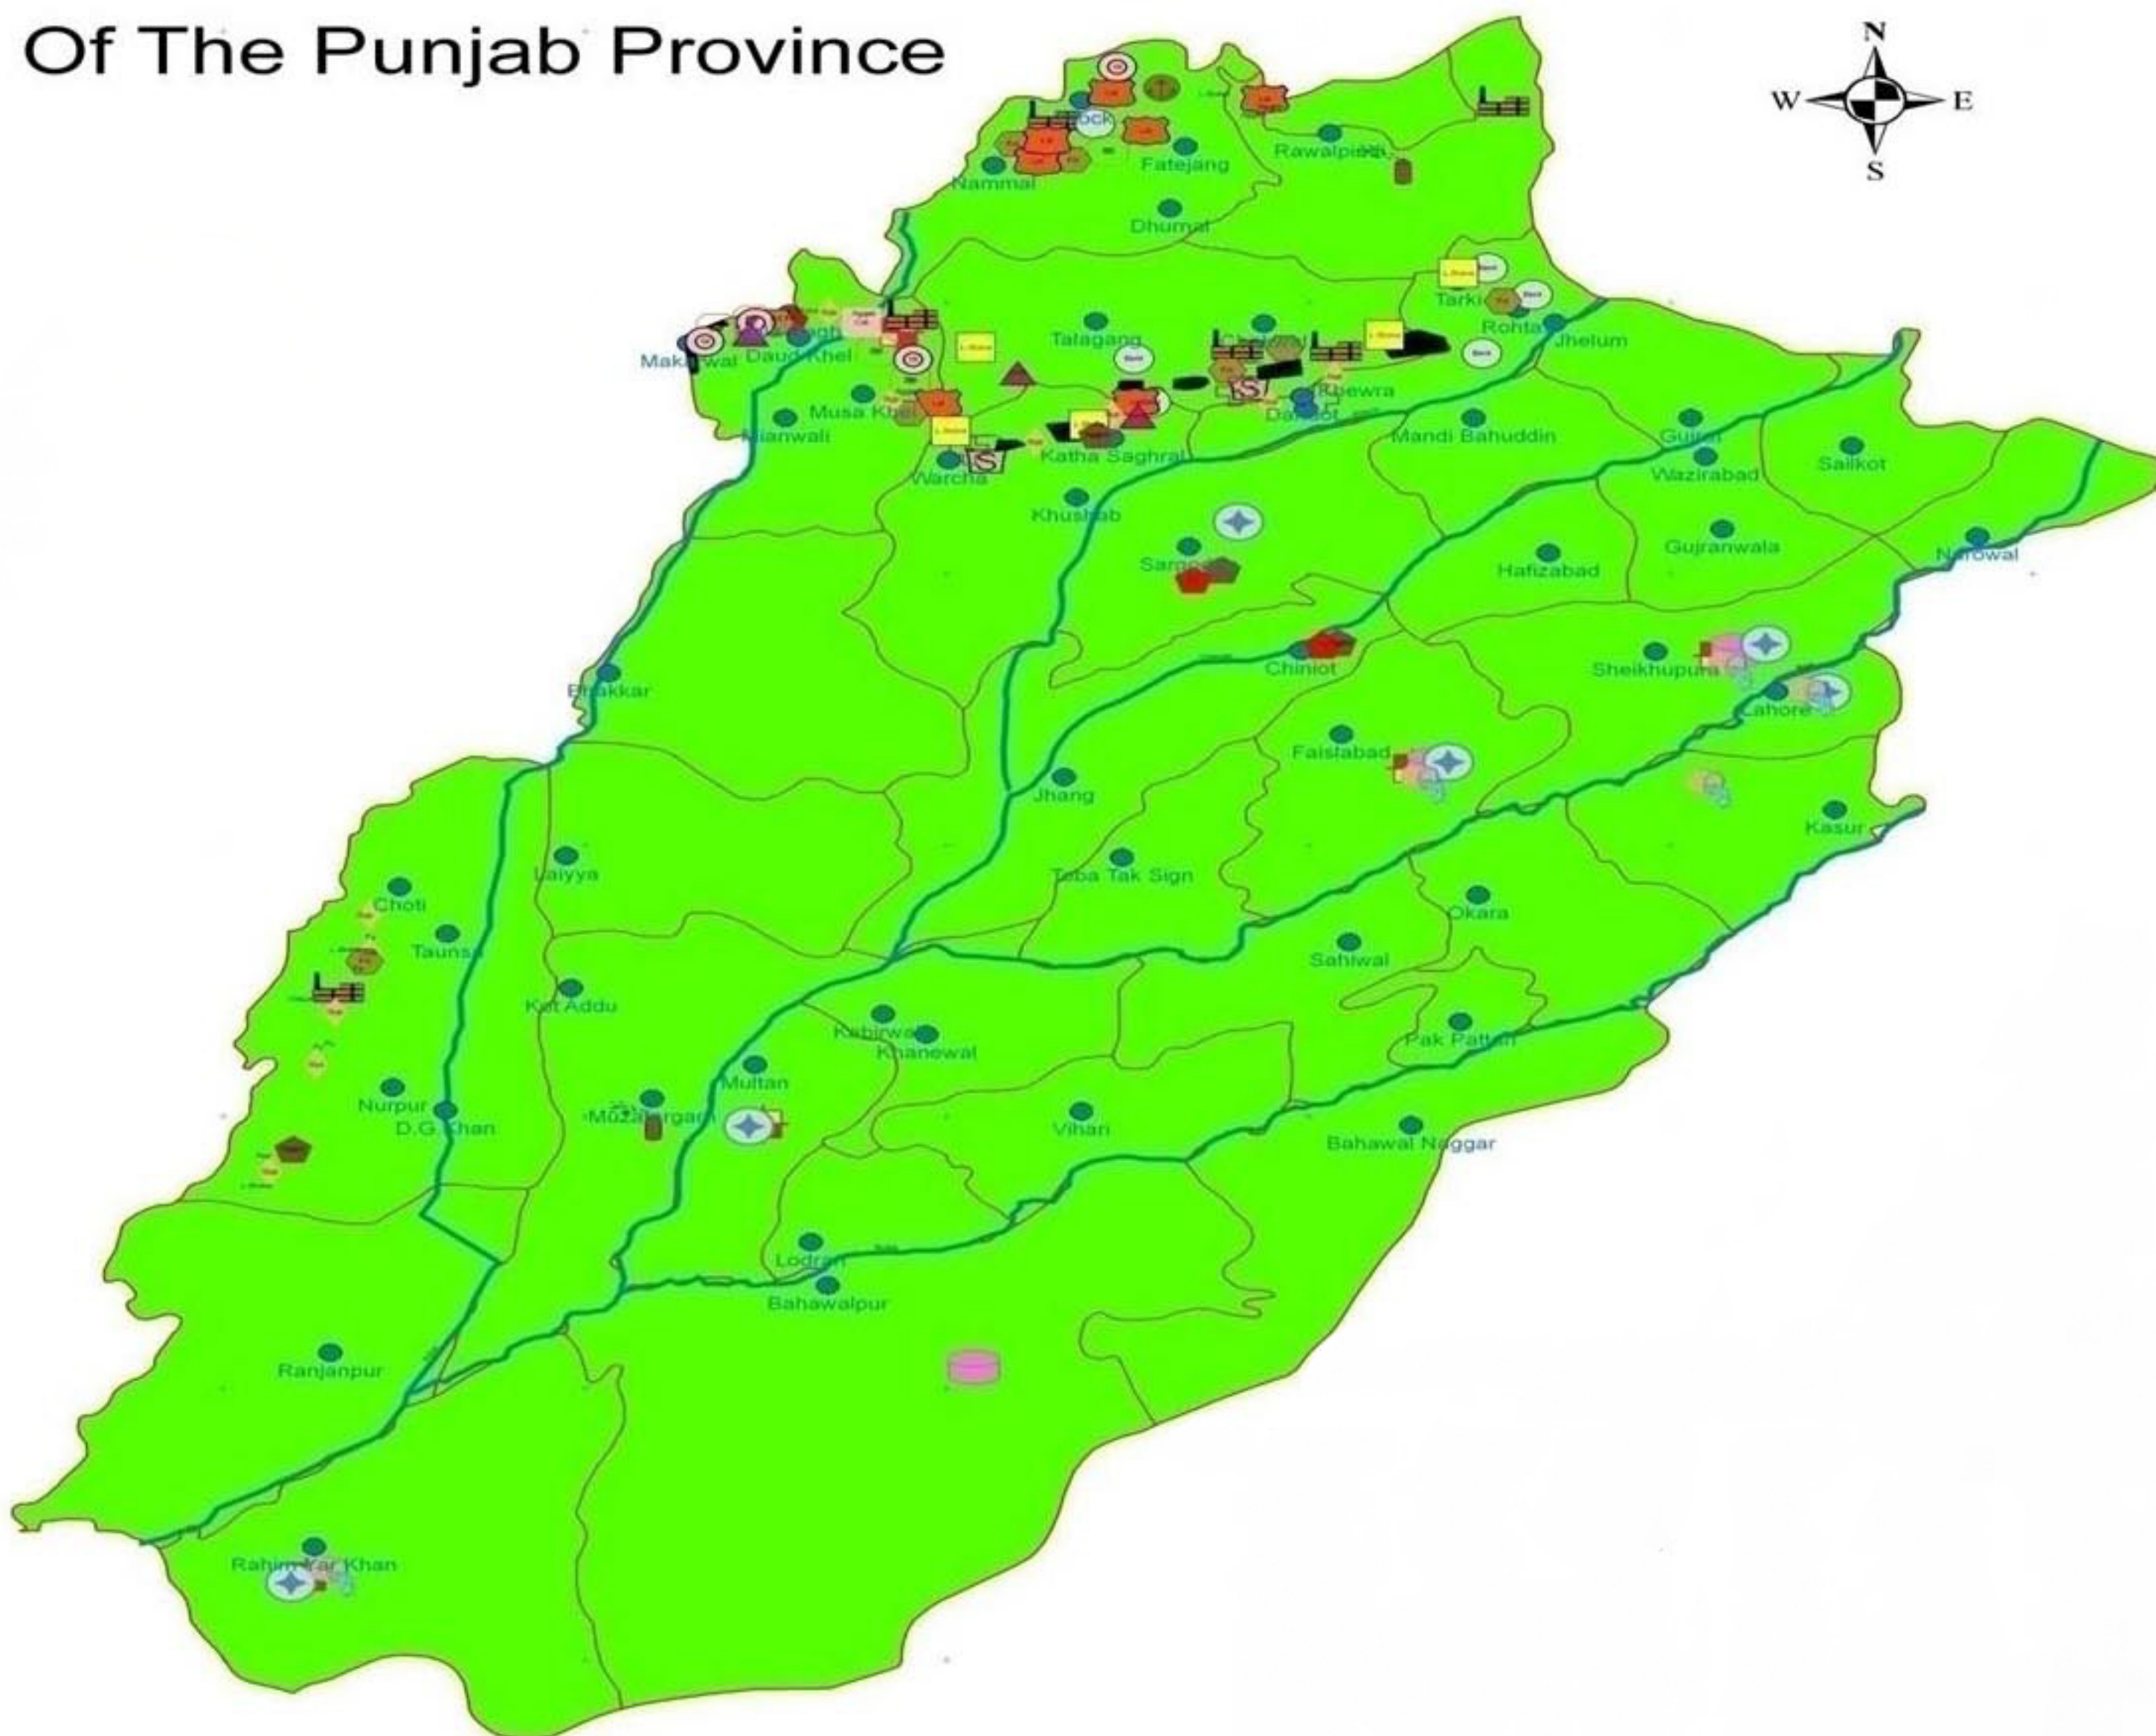

Mineral Map Of The Punjab Province

Legend

- Minerals of the Punjab**
- Gypsum
 - Rock Salt
 - Fireclay
 - Ocher
 - Aggerate
 - Dolomite
 - Silica Sand
 - Iron Ore
 - Laterite
 - Bentonite
 - Celestite
 - Limestone
 - Coal
- Mineral Based Industry**
- Caustic Soda
 - Cement
 - Fertilizer
 - Glass
 - Oil Refinery
 - Soda Ash
 - Sodium Silicate
 - Sulphuric Acid
- Other Symbols**
- Cities
 - Rivers
 - District Boundary

1:1,000,000

00.125 0.25 0.5 0.75 1
Decimal Degrees